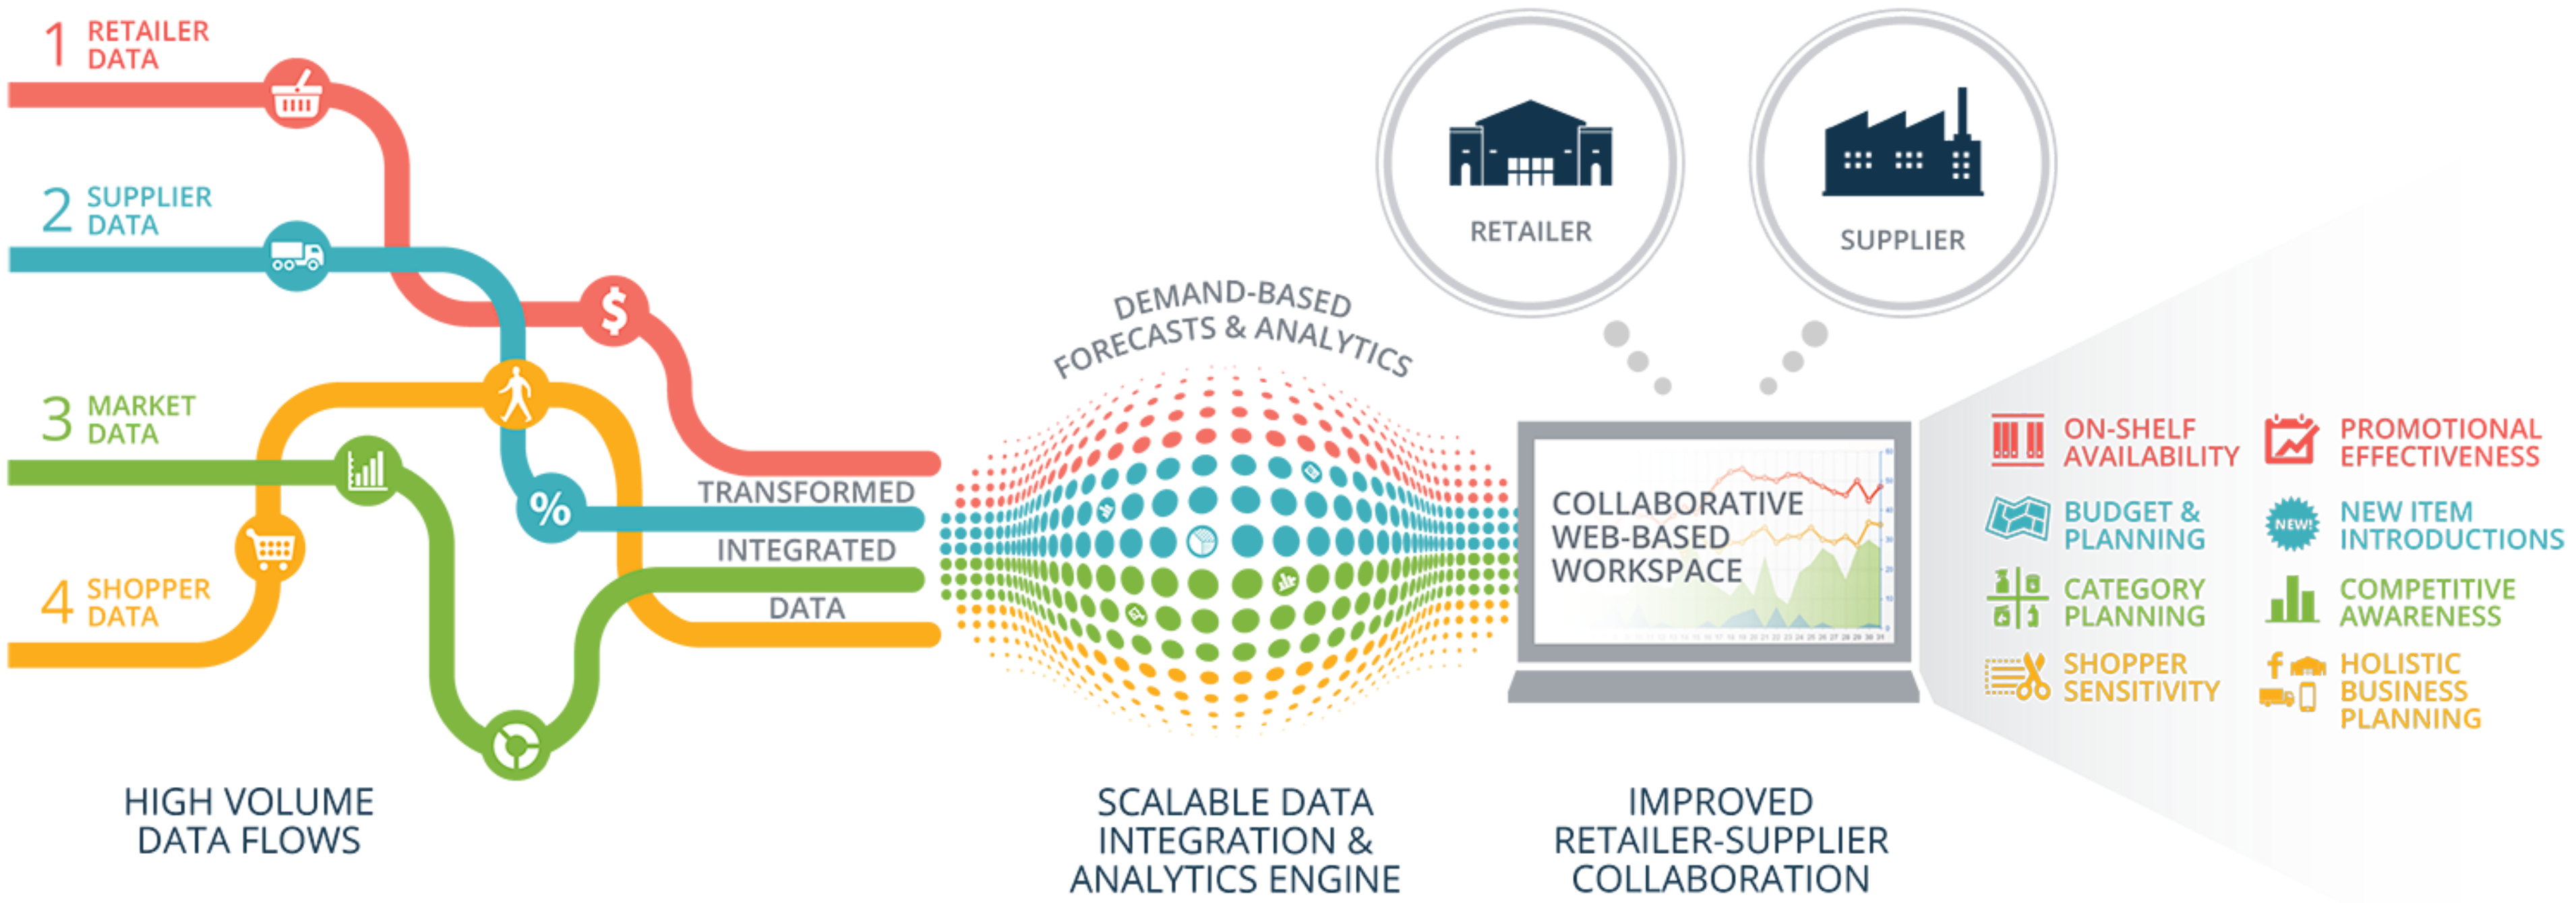

# Mechanism Of INDIAN MESH ERP

72% of ERP implementations\*

Software focus